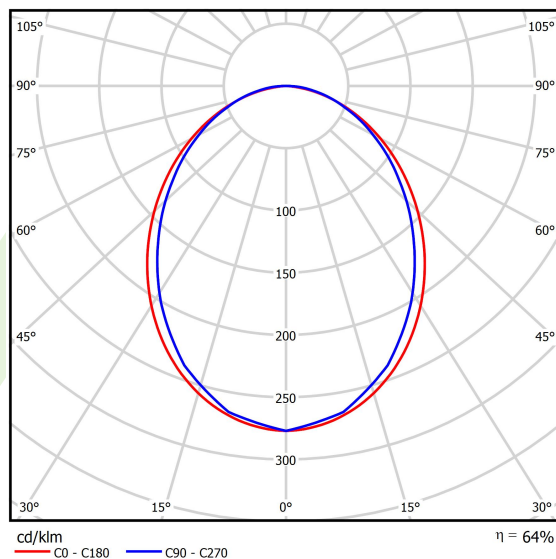

Mechanical data

Assembly	surface mounted on slings
Material	aluminum
Color	RAL 9005 (black)
Diffuser	PLX (PMMA opal)
Impact resistant	IK04
Dimensions [mm]	2252 x 48 x 70

A graph of light