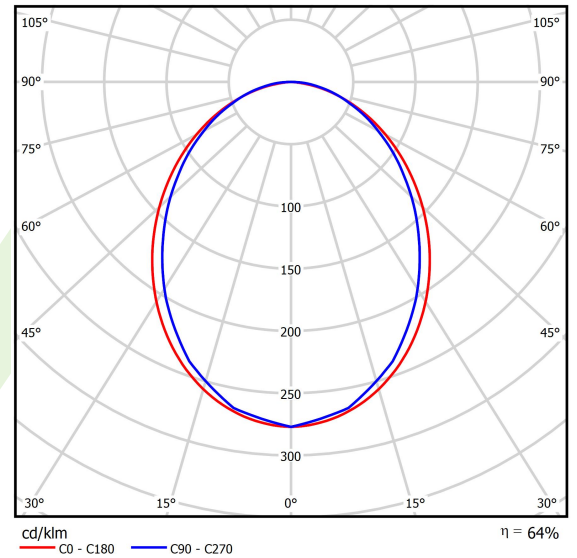

## Light and electrical data

Light source	LED
Luminous flux LED [lm]	8884
LED power [W]	43,6
Luminaire luminous flux [lm]	5685,8
Power of luminaire [W]	49,5
Luminaire's light efficiency [lm/W]	114,9
Color of the light [K]	3000
CRI	>80
SDCM (LED sources)	3
Beam angle [°]	(C0-C180) / (C90-C270) - 96,4° / 90,2°
Photobiological risk class (IEC/EN 62471)	RG0
Protection against electric shock	I
Protection degree	IP40
Voltage	220..240 V, 50..60 Hz
Lifetime of LED sources [h]	100000
Lx/By	L80/B10
Operating temperature range [°C]	5 ÷ 35
Driver	standard on/off (E)
Power factor cos φ	>0,95
Circuit load capacity	12 (B10), 19 (B16), 20 (C10), 32 (C16)

## A graph of light