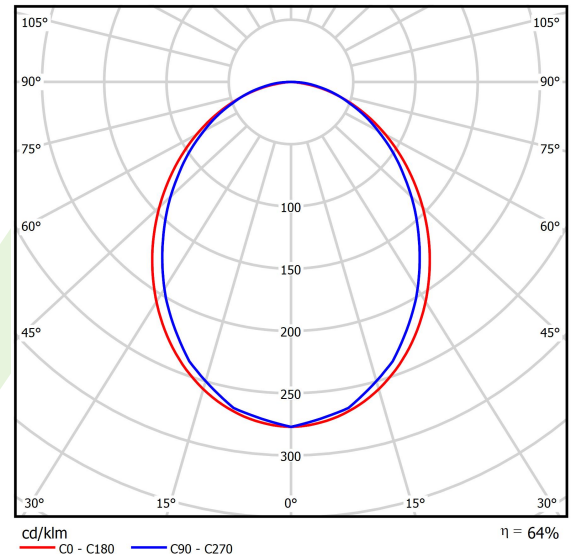

## Light and electrical data

Light source	LED
Luminous flux LED [lm]	8884
LED power [W]	43,6
Luminaire luminous flux [lm]	5685,8
Power of luminaire [W]	49,5
Luminaire's light efficiency [lm/W]	114,9
Color of the light [K]	3000
CRI	>80
SDCM (LED sources)	3
Beam angle [°]	(C0-C180) / (C90-C270) - 96,4° / 90,2°
Photobiological risk class (IEC/EN 62471)	RG0
Protection against electric shock	I
Protection degree	IP40
Voltage	220..240 V, 50..60 Hz
Lifetime of LED sources [h]	100000
Lx/By	L80/B10
Operating temperature range [°C]	5 ÷ 35
Driver	standard on/off (E)
Power factor cos φ	>0,95
Circuit load capacity	12 (B10), 19 (B16), 20 (C10), 32 (C16)

## A graph of light