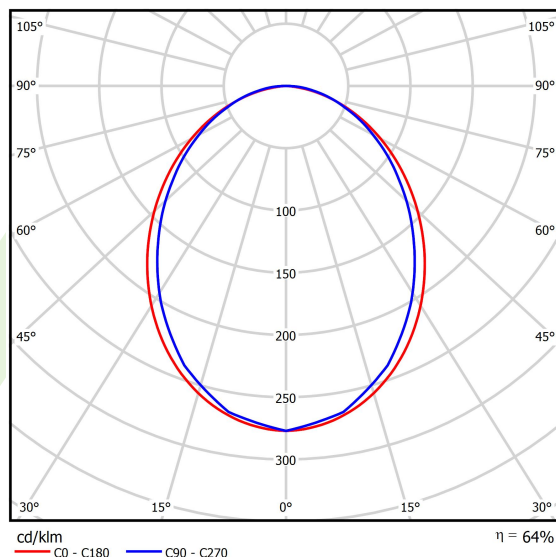

Mechanical data

Assembly	surface mounted on slings
Material	aluminum
Color	RAL 9005 (black)
Diffuser	PLX (PMMA opal)
Impact resistant	IK04
Dimensions [mm]	2252 x 48 x 70

A graph of light