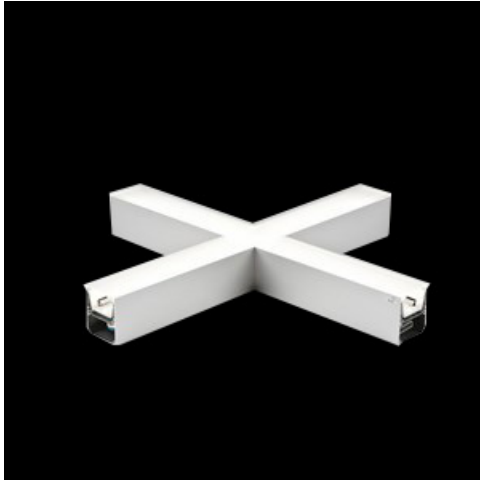

Product: X-LINE LED 8800 MICRO-PRM EDD 24 840 LINE-1S / CONNECTOR TYPE-X 600/600/600/600

Index: 19.4178.2223.24

Description

Light fitting made out of aluminium profile equipped with opal diffuser or MPRM and driver. X-LINE fittings are intended to be mounted on ceiling or pendants. The luminaires are adjusted to be linked together with specially designed links, which provide great freedom in arranging elements of the system as well as great functionality. In the family of X-LINE LED fittings modules of renowned brands are applied.

Product information

Category	Surface mounted luminaires
Family	X-LINE LED CONNECTOR X
Name	X-LINE LED 8800 MICRO-PRM EDD 24 840 LINE-1S / CONNECTOR TYPE-X 600/600/600/600
Index	19.4178.2223.24

Light and electrical data

Mechanical data

Assembly	directly mounted to ceiling construction or surface mounted on slings
Material	aluminum
Color	anodised aluminum
Diffuser	Micro-PRM (micro-prismatic diffuser PMMA)
Impact resistant	IK04
Dimensions [mm]	1126 x 1126 x 71

Index 0E1XLL-SLED

Name X-LINE Clamp for line luminaires