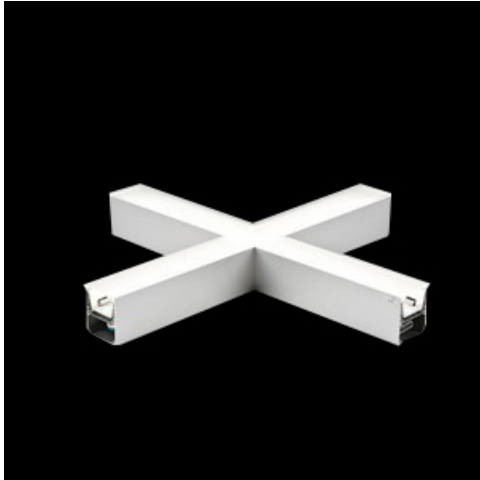

Product: X-LINE LED 8800 MICRO-PRM EDD 24 840 LINE-1S / CONNECTOR TYPE-X 600/600/600/600

Index: 19.4178.2223.24

Description

Light fitting made out of aluminium profile equipped with opal diffuser or MPRM and driver. X-LINE fittings are intended to be mounted on ceiling or pendants. The luminaries are adjusted to be linked together with specially designed links, which provide great freedom in arranging elements of the system as well as great functionality. In the family of X-LINE LED fittings modules of renowned brands are applied.

Product information

Category	Surface mounted luminaires
Family	X-LINE LED CONNECTOR X
Name	X-LINE LED 8800 MICRO-PRM EDD 24 840 LINE-1S / CONNECTOR TYPE-X 600/600/600/600
Index	19.4178.2223.24

Light and electrical data

Mechanical data

Assembly	directly mounted to ceiling construction or surface mounted on slings
Material	aluminum
Color	anodised aluminum
Diffuser	Micro-PRM (micro-prismatic diffuser PMMA)
Impact resistant	IK04
Dimensions [mm]	1126 x 1126 x 71

Index 0E1XLL-SLED

Name X-LINE Clamp for line luminaires