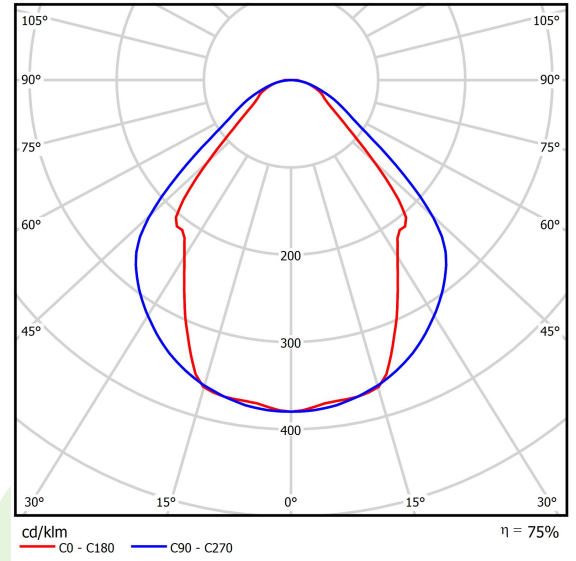

A graph of light