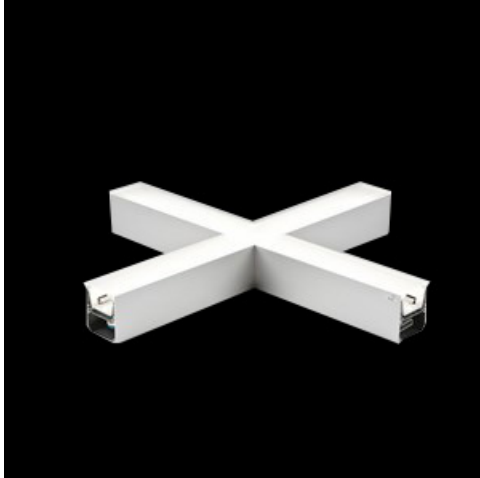

Product: X-LINE LED 8800 MICRO-PRM EDD 24 830 LINE-1S / CONNECTOR TYPE-X 600/600/600/600

Index: 19.4178.2213.24

Description

Light fitting made out of aluminium profile equipped with opal diffuser or MPRM and driver. X-LINE fittings are intended to be mounted on ceiling or pendants. The luminaires are adjusted to be linked together with specially designed links, which provide great freedom in arranging elements of the system as well as great functionality. In the family of X-LINE LED fittings modules of renowned brands are applied.

Product information

Category	Surface mounted luminaires
Family	X-LINE LED CONNECTOR X
Name	X-LINE LED 8800 MICRO-PRM EDD 24 830 LINE-1S / CONNECTOR TYPE-X 600/600/600/600
Index	19.4178.2213.24

Light and electrical data

Mechanical data

Assembly	directly mounted to ceiling construction or surface mounted on slings
Material	aluminum
Color	anodised aluminum
Diffuser	Micro-PRM (micro-prismatic diffuser PMMA)
Impact resistant	IK04
Dimensions [mm]	1126 x 1126 x 71

Index 0E1XLL-SLED

Name X-LINE Clamp for line luminaires