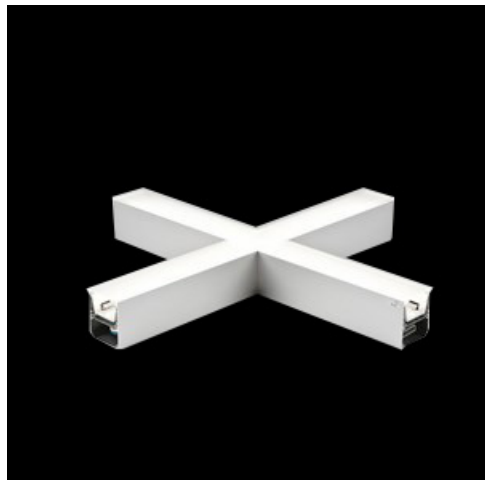

Product: X-LINE LED 8800 PLX EDD 24 840 LINE-1S / CONNECTOR TYPE-X 600/600/600/600

Index: 19.4178.2123.24

Description

Light fitting made out of aluminium profile equipped with opal diffuser or MPRM and driver. X-LINE fittings are intended to be mounted on ceiling or pendants. The luminaires are adjusted to be linked together with specially designed links, which provide great freedom in arranging elements of the system as well as great functionality. In the family of X-LINE LED fittings modules of renowned brands are applied.

Product information

Category	Surface mounted luminaires
Family	X-LINE LED CONNECTOR X
Name	X-LINE LED 8800 PLX EDD 24 840 LINE-1S / CONNECTOR TYPE-X 600/600/600/600
Index	19.4178.2123.24
EAN	5902107076078

Mechanical data

Assembly	directly mounted to ceiling construction or surface mounted on slings
Material	aluminum
Color	anodised aluminum
Diffuser	PLX (PMMA opal)
Impact resistant	IK04
Dimensions [mm]	1126 x 1126 x 71

Index 0E1XLL-SLED

Name X-LINE Clamp for line luminaires