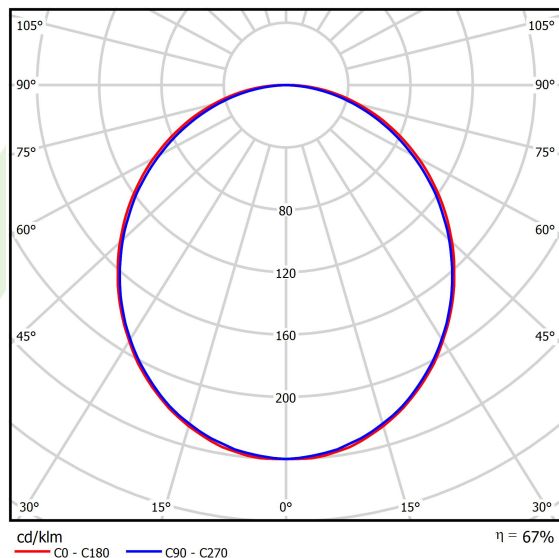

A graph of light