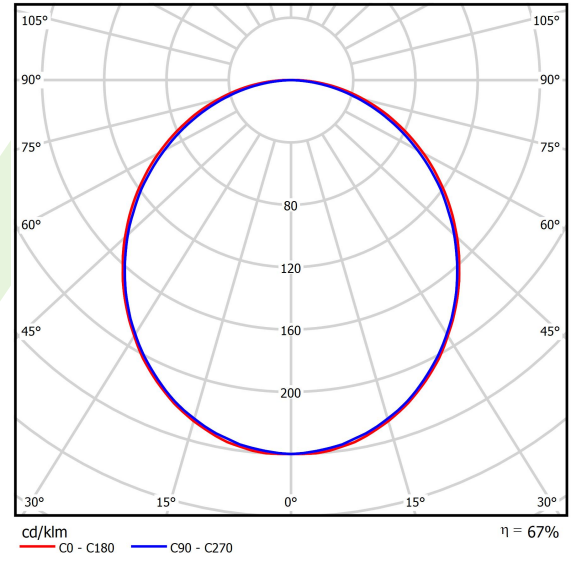

## Light and electrical data

Light source	LED
Luminous flux LED [lm]	9130
LED power [W]	46,8
Luminaire luminous flux [lm]	6086
Power of luminaire [W]	49,1
Luminaire's light efficiency [lm/W]	124
Color of the light [K]	4000
CRI	>80
SDCM (LED sources)	3
Beam angle [°]	(C0-C180) / (C90-C270) - 109° / 107,2°
Protection against electric shock	I
Protection degree	IP44
Voltage	220..240 V, 50..60 Hz
Lifetime of LED sources [h]	100000 (1) / 147000 (2)
Lx/By	L80/B10 (1) / L70/B50 (2)
Operating temperature range [°C]	5 ÷ 30
Driver	DIM DALI (EDD)
Power factor cos φ	>0,95
Circuit load capacity	14 (B10), 23 (B16), 22 (C10), 35 (C16)

**A graph of light**