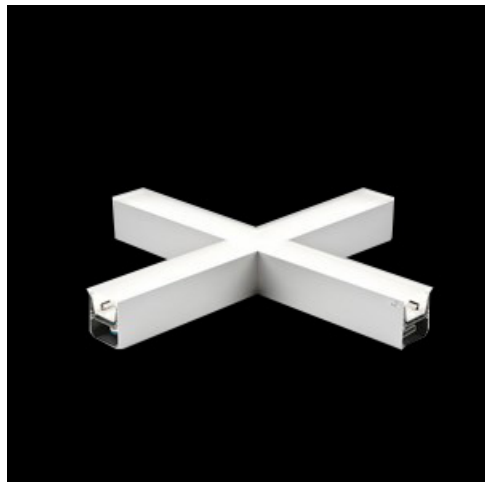

Product: X-LINE LED 8800 PLX E 24 840 LINE-S / CONNECTOR TYPE-X 600/600/600/600

Index: 19.4178.2121.24

Description

Light fitting made out of aluminium profile equipped with opal diffuser or MPRM and driver. X-LINE fittings are intended to be mounted on ceiling or pendants. The luminaires are adjusted to be linked together with specially designed links, which provide great freedom in arranging elements of the system as well as great functionality. In the family of X-LINE LED fittings modules of renowned brands are applied.

Product information

Category	Surface mounted luminaires
Family	X-LINE LED CONNECTOR X
Name	X-LINE LED 8800 PLX E 24 840 LINE-S / CONNECTOR TYPE-X 600/600/600/600
Index	19.4178.2121.24

Light and electrical data

Mechanical data

Assembly	directly mounted to ceiling construction or surface mounted on slings
Material	aluminum
Color	anodised aluminum
Diffuser	PLX (PMMA opal)
Impact resistant	IK04
Dimensions [mm]	1126 x 1126 x 71

Index 0E1XLL-SLED

Name X-LINE Clamp for line luminaires