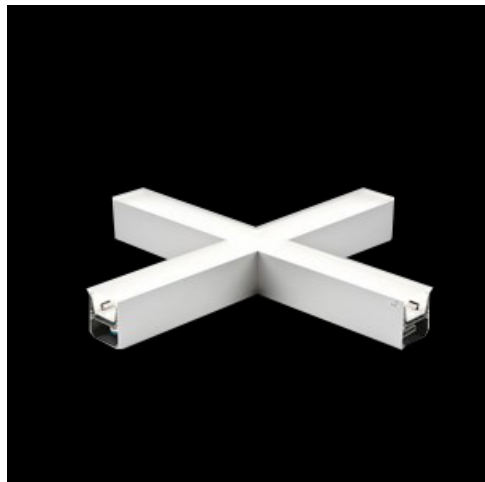

Product: X-LINE LED 5200 MICRO-PRM E 24 840 LINE-S / CONNECTOR TYPE-X 600/600/600/600

Index: 19.4178.1221.24

Description

Light fitting made out of aluminium profile equipped with opal diffuser or MPRM and driver. X-LINE fittings are intended to be mounted on ceiling or pendants. The luminaires are adjusted to be linked together with specially designed links, which provide great freedom in arranging elements of the system as well as great functionality. In the family of X-LINE LED fittings modules of renowned brands are applied.

Product information

Category	Surface mounted luminaires
Family	X-LINE LED CONNECTOR X
Name	X-LINE LED 5200 MICRO-PRM E 24 840 LINE-S / CONNECTOR TYPE-X 600/600/600/600
Index	19.4178.1221.24

Light and electrical data

Mechanical data

Assembly	directly mounted to ceiling construction or surface mounted on slings
Material	aluminum
Color	anodised aluminum
Diffuser	Micro-PRM (micro-prismatic diffuser PMMA)
Impact resistant	IK04
Weight [kg]	5,3
Dimensions [mm]	1126 x 1126 x 71

Index 0E1XLL-SLED

Name X-LINE Clamp for line luminaires