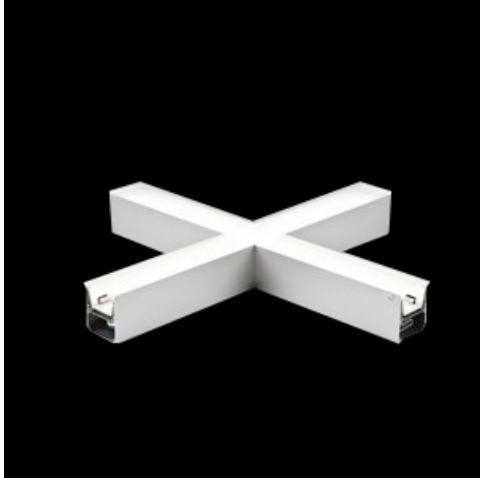

Product: X-LINE LED 5200 PLX EDD 24 840 LINE-1S / CONNECTOR TYPE-X 600/600/600/600

Index: 19.4178.1123.24

Description

Light fitting made out of aluminium profile equipped with opal diffuser or MPRM and driver. X-LINE fittings are intended to be mounted on ceiling or pendants. The luminaires are adjusted to be linked together with specially designed links, which provide great freedom in arranging elements of the system as well as great functionality. In the family of X-LINE LED fittings modules of renowned brands are applied.

Product information

Category	Surface mounted luminaires
Family	X-LINE LED CONNECTOR X
Name	X-LINE LED 5200 PLX EDD 24 840 LINE-1S / CONNECTOR TYPE-X 600/600/600/600
Index	19.4178.1123.24

Light and electrical data

Mechanical data

Assembly	directly mounted to ceiling construction or surface mounted on slings
Material	aluminum
Color	anodised aluminum
Diffuser	PLX (PMMA opal)
Impact resistant	IK04
Dimensions [mm]	1126 x 1126 x 71

Index 0E1XLL-SLED

Name X-LINE Clamp for line luminaires