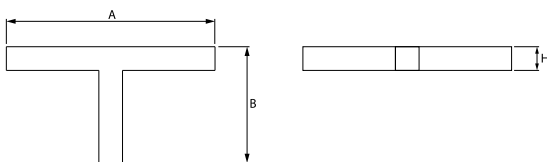

Mechanical data

Assembly	directly mounted to ceiling construction or surface mounted on slings
Material	aluminum
Color	anodised aluminum
Diffuser	PLX (PMMA opal)
Impact resistant	IK04
Dimensions [mm]	1126 x 593 x 71