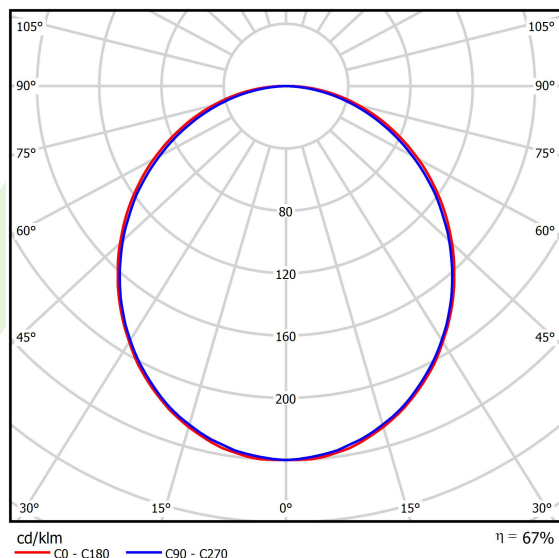

Mechanical data

Assembly	directly mounted to ceiling construction or surface mounted on slings
Material	aluminum
Color	anodised aluminum
Diffuser	PLX (PMMA opal)
Impact resistant	IK04
Dimensions [mm]	1126 x 593 x 71

A graph of light