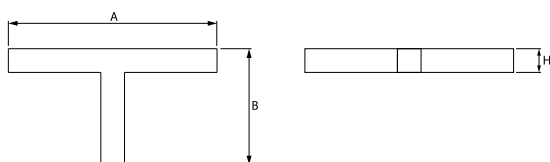

Mechanical data

Assembly	directly mounted to ceiling construction or surface mounted on slings
Material	aluminum
Color	anodised aluminum
Diffuser	Micro-PRM (micro-prismatic diffuser PMMA)
Impact resistant	IK04
Dimensions [mm]	1126 x 593 x 71