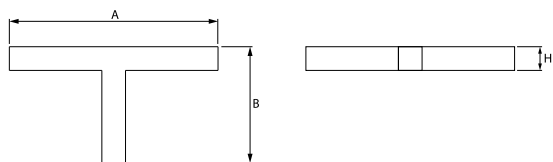

Mechanical data

Assembly	directly mounted to ceiling construction or surface mounted on slings
Material	aluminum
Color	anodised aluminum
Diffuser	Micro-PRM (micro-prismatic diffuser PMMA)
Impact resistant	IK04
Dimensions [mm]	1126 x 593 x 71