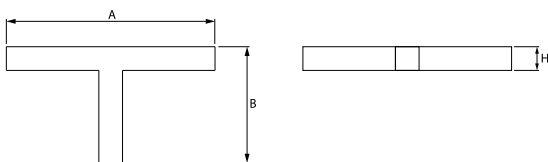

Mechanical data

Assembly	directly mounted to ceiling construction or surface mounted on slings
Material	aluminum
Color	anodised aluminum
Diffuser	Micro-PRM (micro-prismatic diffuser PMMA)
Impact resistant	IK04
Dimensions [mm]	1126 x 593 x 71