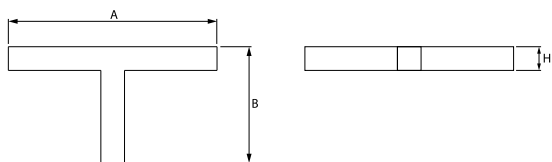

Light source	LED
Luminous flux LED [lm]	3788
LED power [W]	20
Luminaire luminous flux [lm]	2853
Power of luminaire [W]	21,7
Luminaire's light efficiency [lm/W]	131,5
Color of the light [K]	3000
CRI	>80
SDCM (LED sources)	3
Beam angle [°]	(C0-C180) / (C90-C270) - 82,8° / 97,2°
Protection against electric shock	I
Protection degree	IP44
Voltage	220..240 V, 50..60 Hz
Lifetime of LED sources [h]	100000 (1) / 147000 (2)
Lx/By	L80/B10 (1) / L70/B50 (2)
Operating temperature range [°C]	5 ÷ 30
Driver	standard on/off (E)
Power factor cos φ	>0,95
Circuit load capacity	30 (B10), 48 (B16), 43 (C10), 70 (C16)

Mechanical data

Assembly	directly mounted to ceiling construction or surface mounted on slings
Material	aluminum
Color	anodised aluminum
Diffuser	Micro-PRM (micro-prismatic diffuser PMMA)
Impact resistant	IK04
Dimensions [mm]	1126 x 593 x 71