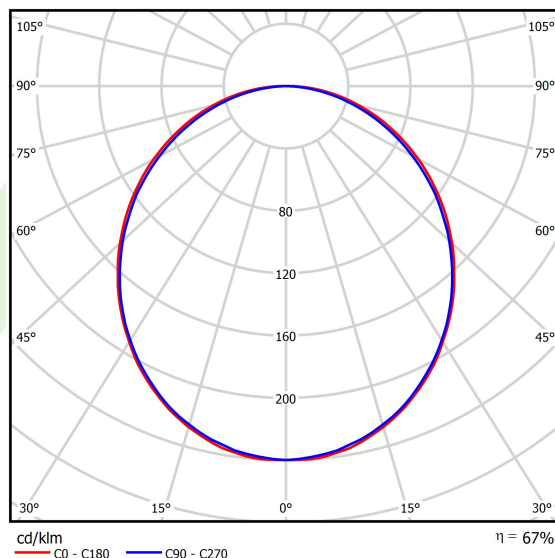

Mechanical data

Assembly	directly mounted to ceiling construction or surface mounted on slings
Material	aluminum
Color	anodised aluminum
Diffuser	PLX (PMMA opal)
Impact resistant	IK04
Dimensions [mm]	1126 x 593 x 71

A graph of light