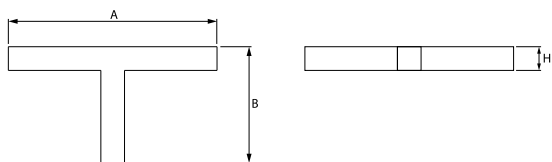

Light source	LED
Luminous flux LED [lm]	6848
LED power [W]	33,7
Luminaire luminous flux [lm]	5158
Power of luminaire [W]	35,3
Luminaire's light efficiency [lm/W]	146,1
Color of the light [K]	4000
CRI	>80
SDCM (LED sources)	3
Beam angle [°]	(C0-C180) / (C90-C270) - 82,8° / 97,2°
Protection against electric shock	I
Protection degree	IP44
Voltage	220..240 V, 50..60 Hz
Lifetime of LED sources [h]	100000 (1) / 147000 (2)
Lx/By	L80/B10 (1) / L70/B50 (2)
Operating temperature range [°C]	5 ÷ 30
Driver	DIM DALI (EDD)
Power factor cos φ	>0,95
Circuit load capacity	14 (B10), 23 (B16), 22 (C10), 35 (C16)

Mechanical data

Assembly	directly mounted to ceiling construction or surface mounted on slings
Material	aluminum
Color	anodised aluminum
Diffuser	Micro-PRM (micro-prismatic diffuser PMMA)
Impact resistant	IK04
Dimensions [mm]	1126 x 593 x 71