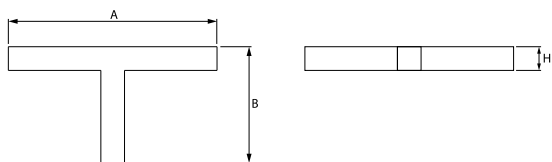

Mechanical data

Assembly	directly mounted to ceiling construction or surface mounted on slings
Material	aluminum
Color	anodised aluminum
Diffuser	Micro-PRM (micro-prismatic diffuser PMMA)
Impact resistant	IK04
Dimensions [mm]	1126 x 593 x 71