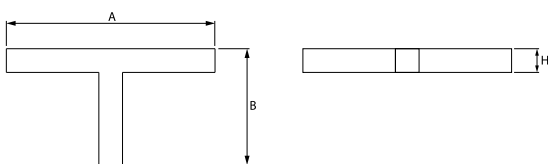

Mechanical data

Assembly	directly mounted to ceiling construction or surface mounted on slings
Material	aluminum
Color	anodised aluminum
Diffuser	Micro-PRM (micro-prismatic diffuser PMMA)
Impact resistant	IK04
Dimensions [mm]	1126 x 593 x 71