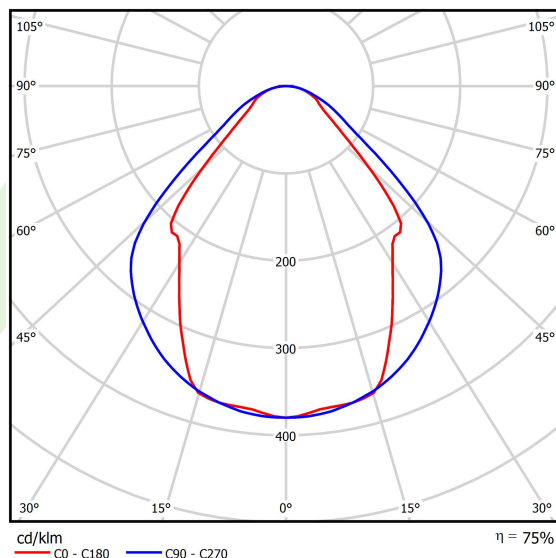

Mechanical data

Assembly	directly mounted to ceiling construction or surface mounted on slings
Material	aluminum
Color	anodised aluminum
Diffuser	Micro-PRM (micro-prismatic diffuser PMMA)
Impact resistant	IK04
Dimensions [mm]	1126 x 593 x 71

A graph of light