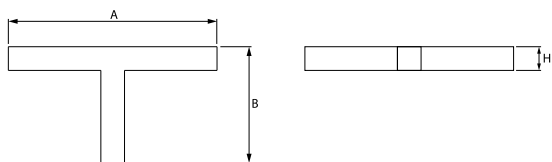

Light source	LED
Luminous flux LED [lm]	6848
LED power [W]	33,7
Luminaire luminous flux [lm]	5158
Power of luminaire [W]	35,3
Luminaire's light efficiency [lm/W]	146,1
Color of the light [K]	4000
CRI	>80
SDCM (LED sources)	3
Beam angle [°]	(C0-C180) / (C90-C270) - 82,8° / 97,2°
Protection against electric shock	I
Protection degree	IP44
Voltage	220..240 V, 50..60 Hz
Lifetime of LED sources [h]	100000 (1) / 147000 (2)
Lx/By	L80/B10 (1) / L70/B50 (2)
Operating temperature range [°C]	5 ÷ 30
Driver	standard on/off (E)
Power factor cos φ	>0,95
Circuit load capacity	16 (B10), 25 (B16), 26(C10), 42 (C16)

Mechanical data

Assembly	directly mounted to ceiling construction or surface mounted on slings
Material	aluminum
Color	anodised aluminum
Diffuser	Micro-PRM (micro-prismatic diffuser PMMA)
Impact resistant	IK04
Dimensions [mm]	1126 x 593 x 71