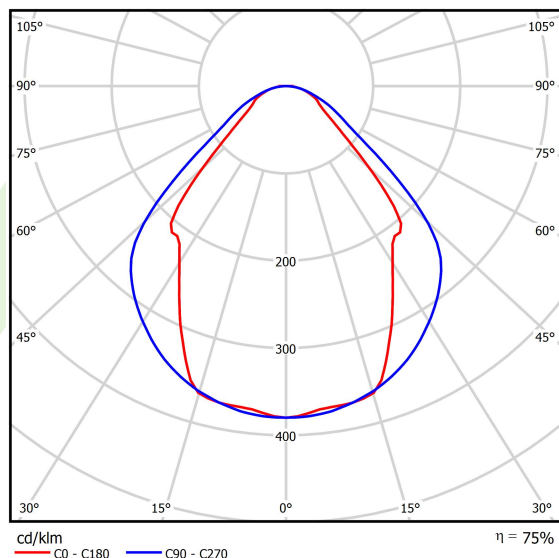

Mechanical data

Assembly	directly mounted to ceiling construction or surface mounted on slings
Material	aluminum
Color	anodised aluminum
Diffuser	Micro-PRM (micro-prismatic diffuser PMMA)
Impact resistant	IK04
Dimensions [mm]	1126 x 593 x 71

A graph of light