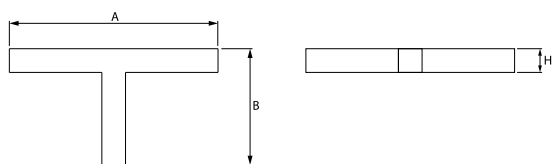

Light source	LED
Luminous flux LED [lm]	6848
LED power [W]	33,7
Luminaire luminous flux [lm]	5158
Power of luminaire [W]	35,3
Luminaire's light efficiency [lm/W]	146,1
Color of the light [K]	4000
CRI	>80
SDCM (LED sources)	3
Beam angle [°]	(C0-C180) / (C90-C270) - 82,8° / 97,2°
Protection against electric shock	I
Protection degree	IP44
Voltage	220..240 V, 50..60 Hz
Lifetime of LED sources [h]	100000 (1) / 147000 (2)
Lx/By	L80/B10 (1) / L70/B50 (2)
Operating temperature range [°C]	5 ÷ 30
Driver	DIM DALI (EDD)
Power factor cos φ	>0,95
Circuit load capacity	14 (B10), 23 (B16), 22 (C10), 35 (C16)

Mechanical data

Assembly	directly mounted to ceiling construction or surface mounted on slings
Material	aluminum
Color	anodised aluminum
Diffuser	Micro-PRM (micro-prismatic diffuser PMMA)
Impact resistant	IK04
Weight [kg]	3,97
Dimensions [mm]	1126 x 593 x 71