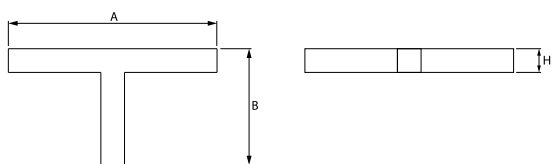

Light source	LED
Luminous flux LED [lm]	6848
LED power [W]	33,7
Luminaire luminous flux [lm]	5158
Power of luminaire [W]	35,3
Luminaire's light efficiency [lm/W]	146,1
Color of the light [K]	4000
CRI	>80
SDCM (LED sources)	3
Beam angle [°]	(C0-C180) / (C90-C270) - 82,8° / 97,2°
Protection against electric shock	I
Protection degree	IP44
Voltage	220..240 V, 50..60 Hz
Lifetime of LED sources [h]	100000 (1) / 147000 (2)
Lx/By	L80/B10 (1) / L70/B50 (2)
Operating temperature range [°C]	5 ÷ 30
Driver	standard on/off (E)
Power factor cos φ	>0,95
Circuit load capacity	16 (B10), 25 (B16), 26(C10), 42 (C16)

Mechanical data

Assembly	directly mounted to ceiling construction or surface mounted on slings
Material	aluminum
Color	anodised aluminum
Diffuser	Micro-PRM (micro-prismatic diffuser PMMA)
Impact resistant	IK04
Weight [kg]	4
Dimensions [mm]	1126 x 593 x 71