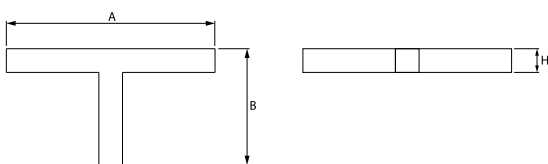

Light source	LED
Luminous flux LED [lm]	6608
LED power [W]	33,7
Luminaire luminous flux [lm]	4977
Power of luminaire [W]	35,3
Luminaire's light efficiency [lm/W]	141
Color of the light [K]	3000
CRI	>80
SDCM (LED sources)	3
Beam angle [°]	(C0-C180) / (C90-C270) - 82,8° / 97,2°
Protection against electric shock	I
Protection degree	IP44
Voltage	220..240 V, 50..60 Hz
Lifetime of LED sources [h]	100000 (1) / 147000 (2)
Lx/By	L80/B10 (1) / L70/B50 (2)
Operating temperature range [°C]	5 ÷ 30
Driver	DIM DALI (EDD)
Power factor cos φ	>0,95
Circuit load capacity	14 (B10), 23 (B16), 22 (C10), 35 (C16)

Mechanical data

Assembly	directly mounted to ceiling construction or surface mounted on slings
Material	aluminum
Color	anodised aluminum
Diffuser	Micro-PRM (micro-prismatic diffuser PMMA)
Impact resistant	IK04
Dimensions [mm]	1126 x 593 x 71