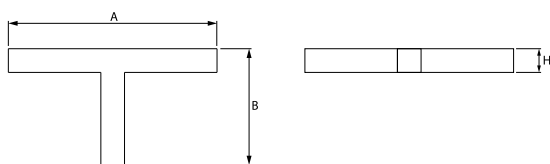

Product: X-LINE LED 6600 MICRO-PRM E 24 830 LINE-S / CONNECTOR TYPE-TA 600/600/600

Index: 19.4177.4111.24

Description

Light fitting made out of aluminium profile equipped with opal diffuser or MPRM and driver. X-LINE fittings are intended to be mounted on ceiling or pendants. The luminaires are adjusted to be linked together with specially designed links, which provide great freedom in arranging elements of the system as well as great functionality. In the family of X-LINE LED fittings modules of renowned brands are applied.

Light source	LED
Luminous flux LED [lm]	6608
LED power [W]	33,7
Luminaire luminous flux [lm]	4977
Power of luminaire [W]	35,3
Luminaire's light efficiency [lm/W]	141
Color of the light [K]	3000
CRI	>80
SDCM (LED sources)	3
Beam angle [°]	(C0-C180) / (C90-C270) - 82,8° / 97,2°
Protection against electric shock	I
Protection degree	IP44
Voltage	220..240 V, 50..60 Hz
Lifetime of LED sources [h]	100000 (1) / 147000 (2)
Lx/By	L80/B10 (1) / L70/B50 (2)
Operating temperature range [°C]	5 ÷ 30
Driver	standard on/off (E)
Power factor cos φ	>0,95
Circuit load capacity	16 (B10), 25 (B16), 26(C10), 42 (C16)

Mechanical data

Assembly	directly mounted to ceiling construction or surface mounted on slings
Material	aluminum
Color	anodised aluminum
Diffuser	Micro-PRM (micro-prismatic diffuser PMMA)
Impact resistant	IK04
Dimensions [mm]	1126 x 593 x 71