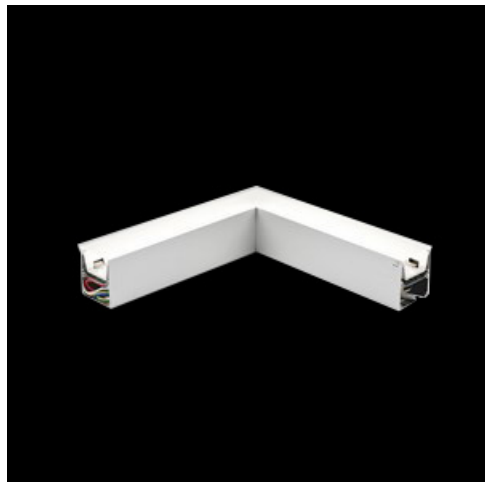

Product: X-LINE LED 2600 PLX EDD 24 830 LINE-1S / CONNECTOR TYPE-LB 600/600

Index: 19.4176.3613.24

Description

Light fitting made out of aluminium profile equipped with opal diffuser or MPRM and driver. X-LINE fittings are intended to be mounted on ceiling or pendants. The luminaires are adjusted to be linked together with specially designed links, which provide great freedom in arranging elements of the system as well as great functionality. In the family of X-LINE LED fittings modules of renowned brands are applied.

Product information

Category	Surface mounted luminaires
Family	X-LINE LED CONNECTOR L
Name	X-LINE LED 2600 PLX EDD 24 830 LINE-1S / CONNECTOR TYPE-LB 600/600
Index	19.4176.3613.24

Light and electrical data

Mechanical data

Assembly	directly mounted to ceiling construction or surface mounted on slings
Material	aluminum
Color	anodised aluminum
Diffuser	PLX (PMMA opal)
Impact resistant	IK04
Weight [kg]	3,04
Dimensions [mm]	593 x 593 x 71