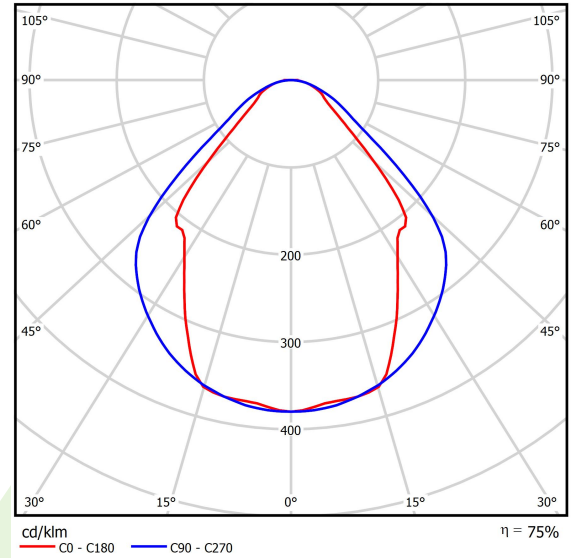

A graph of light