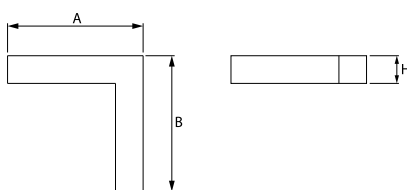

Light source	LED
Luminous flux LED [lm]	1964
LED power [W]	10,3
Luminaire luminous flux [lm]	1479
Power of luminaire [W]	11,1
Luminaire's light efficiency [lm/W]	133,2
Color of the light [K]	4000
CRI	>80
SDCM (LED sources)	3
Beam angle [°]	(C0-C180) / (C90-C270) - 82,8° / 97,2°
Protection against electric shock	I
Protection degree	IP44
Voltage	220..240 V, 50..60 Hz
Lifetime of LED sources [h]	100000 (1) / 147000 (2)
Lx/By	L80/B10 (1) / L70/B50 (2)
Operating temperature range [°C]	5 ÷ 30
Driver	DIM DALI (EDD)
Power factor cos φ	>0,95
Circuit load capacity	14 (B10), 24 (B16), 22 (C10), 36 (C16)

Mechanical data

Assembly	directly mounted to ceiling construction or surface mounted on slings
Material	aluminum
Color	anodised aluminum
Diffuser	Micro-PRM (micro-prismatic diffuser PMMA)
Impact resistant	IK04
Dimensions [mm]	593 x 313 x 71