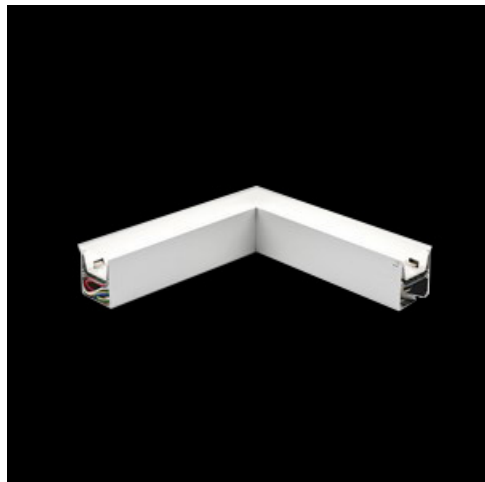

Product: X-LINE LED 1950 PLX E 24 830 LINE-S / CONNECTOR TYPE-LE 600/300

Index: 19.4176.1311.24

Description

Light fitting made out of aluminium profile equipped with opal diffuser or MPRM and driver. X-LINE fittings are intended to be mounted on ceiling or pendants. The luminaires are adjusted to be linked together with specially designed links, which provide great freedom in arranging elements of the system as well as great functionality. In the family of X-LINE LED fittings modules of renowned brands are applied.

Product information

Category	Surface mounted luminaires
Family	X-LINE LED CONNECTOR L
Name	X-LINE LED 1950 PLX E 24 830 LINE-S / CONNECTOR TYPE-LE 600/300
Index	19.4176.1311.24
EAN	5902107100476

Light and electrical data

Mechanical data

Assembly	directly mounted to ceiling construction or surface mounted on slings
Material	aluminum
Color	anodised aluminum
Diffuser	PLX (PMMA opal)
Impact resistant	IK04
Dimensions [mm]	593 x 313 x 71