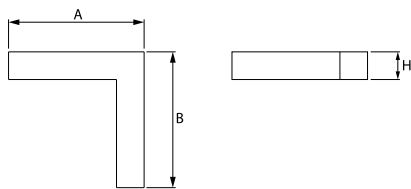

Light source	LED
Luminous flux LED [lm]	1895
LED power [W]	10,3
Luminaire luminous flux [lm]	1263
Power of luminaire [W]	11,1
Luminaire's light efficiency [lm/W]	113,8
Color of the light [K]	3000
CRI	>80
SDCM (LED sources)	3
Beam angle [°]	(C0-C180) / (C90-C270) - 109° / 107,2°
Protection against electric shock	I
Protection degree	IP44
Voltage	220..240 V, 50..60 Hz
Lifetime of LED sources [h]	100000 (1) / 147000 (2)
Lx/By	L80/B10 (1) / L70/B50 (2)
Operating temperature range [°C]	5 ÷ 30
Driver	standard on/off (E)
Power factor cos φ	>0,95
Circuit load capacity	46 (B10), 74 (B16), 72 (C10), 115 (C16)

Mechanical data

Assembly	directly mounted to ceiling construction or surface mounted on slings
Material	aluminum
Color	anodised aluminum
Diffuser	PLX (PMMA opal)
Impact resistant	IK04
Dimensions [mm]	593 x 313 x 71