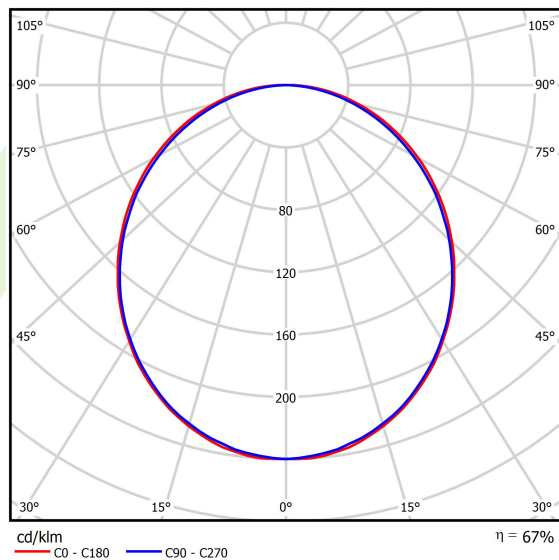

A graph of light