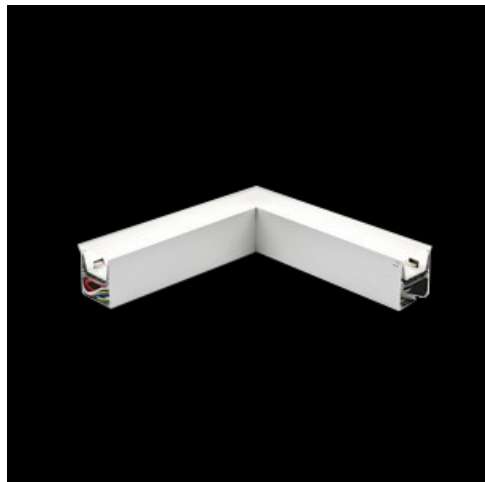

Product: X-LINE LED 4400 MICRO-PRM E 24 840 LINE-S / CONNECTOR TYPE-LB 600/600

Index: 19.4176.8621.24

Description

Light fitting made out of aluminium profile equipped with opal diffuser or MPRM and driver. X-LINE fittings are intended to be mounted on ceiling or pendants. The luminaires are adjusted to be linked together with specially designed links, which provide great freedom in arranging elements of the system as well as great functionality. In the family of X-LINE LED fittings modules of renowned brands are applied.

Product information

Category	Surface mounted luminaires
Family	X-LINE LED CONNECTOR L
Name	X-LINE LED 4400 MICRO-PRM E 24 840 LINE-S / CONNECTOR TYPE-LB 600/600
Index	19.4176.8621.24

Light and electrical data

Mechanical data

Assembly	directly mounted to ceiling construction or surface mounted on slings
Material	aluminum
Color	anodised aluminum
Diffuser	Micro-PRM (micro-prismatic diffuser PMMA)
Impact resistant	IK04
Weight [kg]	2,8
Dimensions [mm]	593 x 593 x 71