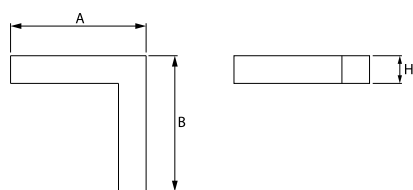

Light source	LED
Luminous flux LED [lm]	4565
LED power [W]	23,4
Luminaire luminous flux [lm]	3438
Power of luminaire [W]	24,7
Luminaire's light efficiency [lm/W]	139,2
Color of the light [K]	4000
CRI	>80
SDCM (LED sources)	3
Beam angle [°]	(C0-C180) / (C90-C270) - 82,8° / 97,2°
Protection against electric shock	I
Protection degree	IP44
Voltage	220..240 V, 50..60 Hz
Lifetime of LED sources [h]	100000 (1) / 147000 (2)
Lx/By	L80/B10 (1) / L70/B50 (2)
Operating temperature range [°C]	5 ÷ 30
Driver	standard on/off (E)
Power factor cos φ	>0,95
Circuit load capacity	30 (B10), 48 (B16), 43 (C10), 70 (C16)

Mechanical data

Assembly	directly mounted to ceiling construction or surface mounted on slings
Material	aluminum
Color	anodised aluminum
Diffuser	Micro-PRM (micro-prismatic diffuser PMMA)
Impact resistant	IK04
Weight [kg]	2,8
Dimensions [mm]	593 x 593 x 71