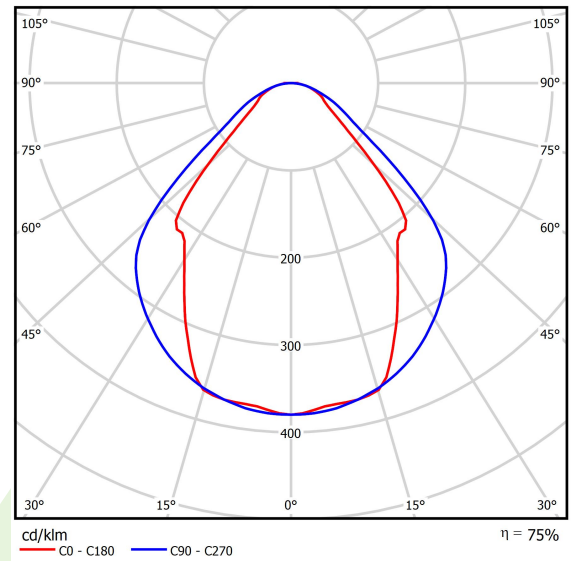

A graph of light