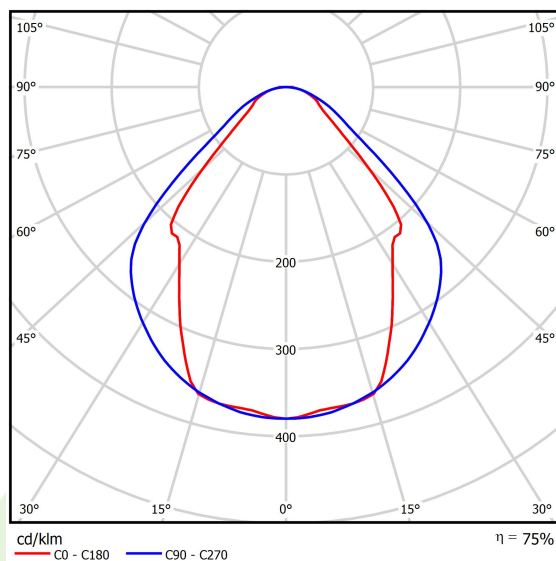

## Light and electrical data

Light source	LED
Luminous flux LED [lm]	3436
LED power [W]	17,4
Luminaire luminous flux [lm]	2588
Power of luminaire [W]	19,2
Luminaire's light efficiency [lm/W]	134,8
Color of the light [K]	4000
CRI	>80
SDCM (LED sources)	3
Beam angle [°]	(C0-C180) / (C90-C270) - 82,8° / 97,2°
Protection against electric shock	I
Protection degree	IP44
Voltage	220..240 V, 50..60 Hz
Lifetime of LED sources [h]	100000 (1) / 147000 (2)
Lx/By	L80/B10 (1) / L70/B50 (2)
Operating temperature range [°C]	5 ÷ 30
Driver	standard on/off (E)
Power factor cos φ	>0,95
Circuit load capacity	30 (B10), 48 (B16), 43 (C10), 70 (C16)

## A graph of light