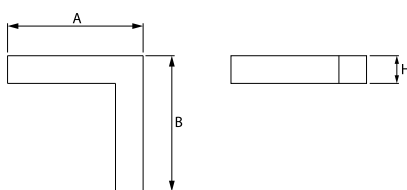

## Light and electrical data

Light source	LED
Luminous flux LED [lm]	3436
LED power [W]	17,4
Luminaire luminous flux [lm]	2588
Power of luminaire [W]	19,2
Luminaire's light efficiency [lm/W]	134,8
Color of the light [K]	4000
CRI	>80
SDCM (LED sources)	3
Beam angle [°]	(C0-C180) / (C90-C270) - 82,8° / 97,2°
Protection against electric shock	I
Protection degree	IP44
Voltage	220..240 V, 50..60 Hz
Lifetime of LED sources [h]	100000 (1) / 147000 (2)
Lx/By	L80/B10 (1) / L70/B50 (2)
Operating temperature range [°C]	5 ÷ 30
Driver	standard on/off (E)
Power factor cos φ	>0,95
Circuit load capacity	30 (B10), 48 (B16), 43 (C10), 70 (C16)

## Mechanical data

Assembly	directly mounted to ceiling construction or surface mounted on slings
Material	aluminum
Color	anodised aluminum
Diffuser	Micro-PRM (micro-prismatic diffuser PMMA)
Impact resistant	IK04
Weight [kg]	2,02
Dimensions [mm]	593 x 313 x 71