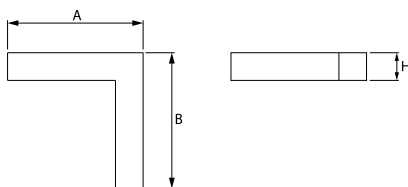

Light source	LED
Luminous flux LED [lm]	3316
LED power [W]	17,4
Luminaire luminous flux [lm]	2498
Power of luminaire [W]	19,2
Luminaire's light efficiency [lm/W]	130,1
Color of the light [K]	3000
CRI	>80
SDCM (LED sources)	3
Beam angle [°]	(C0-C180) / (C90-C270) - 82,8° / 97,2°
Protection against electric shock	I
Protection degree	IP44
Voltage	220..240 V, 50..60 Hz
Lifetime of LED sources [h]	100000 (1) / 147000 (2)
Lx/By	L80/B10 (1) / L70/B50 (2)
Operating temperature range [°C]	5 ÷ 30
Driver	standard on/off (E)
Power factor cos φ	>0,95
Circuit load capacity	30 (B10), 48 (B16), 43 (C10), 70 (C16)

Mechanical data

Assembly	directly mounted to ceiling construction or surface mounted on slings
Material	aluminum
Color	anodised aluminum
Diffuser	Micro-PRM (micro-prismatic diffuser PMMA)
Impact resistant	IK04
Dimensions [mm]	593 x 313 x 71