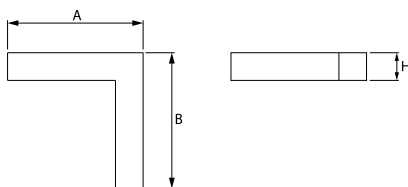

## Light and electrical data

Light source	LED
Luminous flux LED [lm]	3436
LED power [W]	17,4
Luminaire luminous flux [lm]	2588
Power of luminaire [W]	19,2
Luminaire's light efficiency [lm/W]	134,8
Color of the light [K]	4000
CRI	>80
SDCM (LED sources)	3
Beam angle [°]	(C0-C180) / (C90-C270) - 82,8° / 97,2°
Protection against electric shock	I
Protection degree	IP44
Voltage	220..240 V, 50..60 Hz
Lifetime of LED sources [h]	100000 (1) / 147000 (2)
Lx/By	L80/B10 (1) / L70/B50 (2)
Operating temperature range [°C]	5 ÷ 30
Driver	DIM DALI (EDD)
Power factor cos φ	>0,95
Circuit load capacity	17 (B10), 28 (B16), 26 (C10), 41 (C16)

## Mechanical data

Assembly	directly mounted to ceiling construction or surface mounted on slings
Material	aluminum
Color	anodised aluminum
Diffuser	Micro-PRM (micro-prismatic diffuser PMMA)
Impact resistant	IK04
Dimensions [mm]	593 x 313 x 71