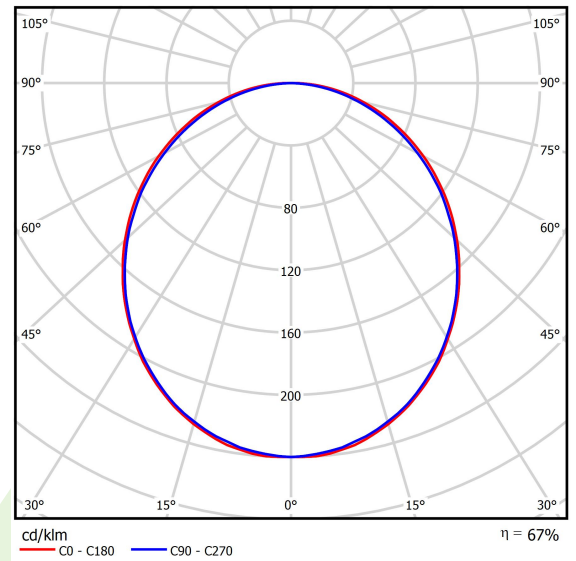

A graph of light