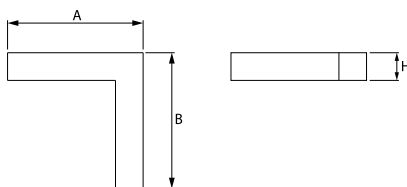

Light source	LED
Luminous flux LED [lm]	3436
LED power [W]	17,4
Luminaire luminous flux [lm]	2290
Power of luminaire [W]	19,2
Luminaire's light efficiency [lm/W]	119,3
Color of the light [K]	4000
CRI	>80
SDCM (LED sources)	3
Beam angle [°]	(C0-C180) / (C90-C270) - 109° / 107,2°
Protection against electric shock	I
Protection degree	IP44
Voltage	220..240 V, 50..60 Hz
Lifetime of LED sources [h]	100000 (1) / 147000 (2)
Lx/By	L80/B10 (1) / L70/B50 (2)
Operating temperature range [°C]	5 ÷ 30
Driver	DIM DALI (EDD)
Power factor cos φ	>0,95
Circuit load capacity	17 (B10), 28 (B16), 26 (C10), 41 (C16)

Mechanical data

Assembly	directly mounted to ceiling construction or surface mounted on slings
Material	aluminum
Color	anodised aluminum
Diffuser	PLX (PMMA opal)
Impact resistant	IK04
Dimensions [mm]	593 x 313 x 71