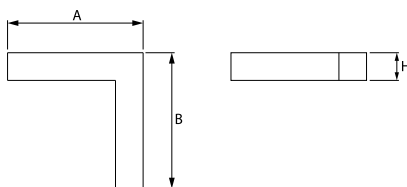

## Light and electrical data

Light source	LED
Luminous flux LED [lm]	2525
LED power [W]	13,3
Luminaire luminous flux [lm]	1902
Power of luminaire [W]	14,4
Luminaire's light efficiency [lm/W]	132,1
Color of the light [K]	3000
CRI	>80
SDCM (LED sources)	3
Beam angle [°]	(C0-C180) / (C90-C270) - 82,8° / 97,2°
Protection against electric shock	I
Protection degree	IP44
Voltage	220..240 V, 50..60 Hz
Lifetime of LED sources [h]	100000 (1) / 147000 (2)
Lx/By	L80/B10 (1) / L70/B50 (2)
Operating temperature range [°C]	5 ÷ 30
Driver	DIM DALI (EDD)
Power factor cos φ	>0,95
Circuit load capacity	14 (B10), 24 (B16), 22 (C10), 36 (C16)

## Mechanical data

Assembly	directly mounted to ceiling construction or surface mounted on slings
Material	aluminum
Color	anodised aluminum
Diffuser	Micro-PRM (micro-prismatic diffuser PMMA)
Impact resistant	IK04
Dimensions [mm]	593 x 593 x 71