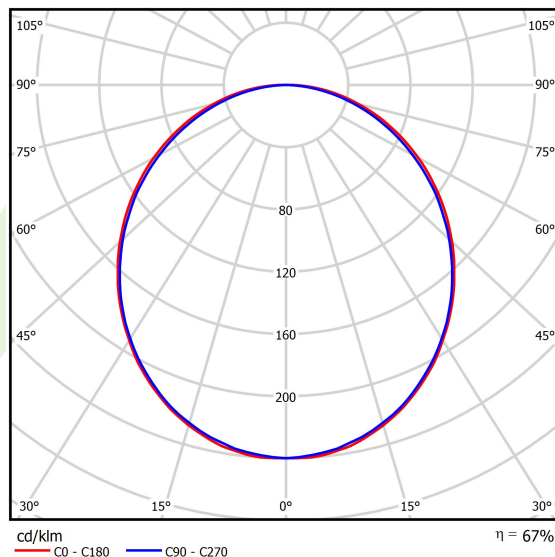

Mechanical data

Assembly	directly mounted to ceiling construction or surface mounted on slings
Material	aluminum
Color	anodised aluminum
Diffuser	PLX (PMMA opal)
Impact resistant	IK04
Dimensions [mm]	1402 x 63 x 74

A graph of light