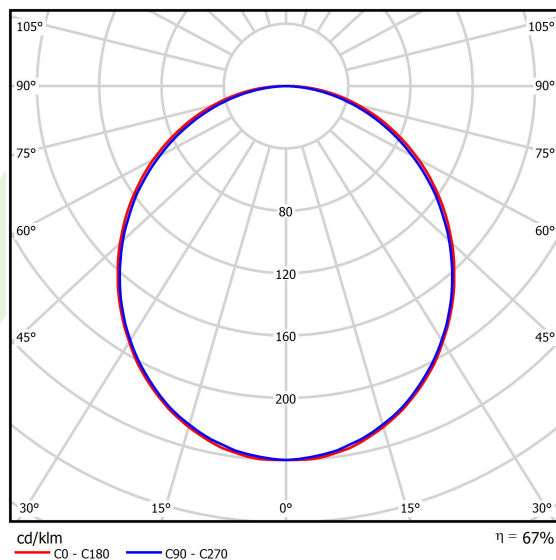

Mechanical data

Assembly	directly mounted to ceiling construction or surface mounted on slings
Material	aluminum
Color	anodised aluminum
Diffuser	PLX (PMMA opal)
Impact resistant	IK04
Weight [kg]	5,29
Dimensions [mm]	2242 x 63 x 74

A graph of light