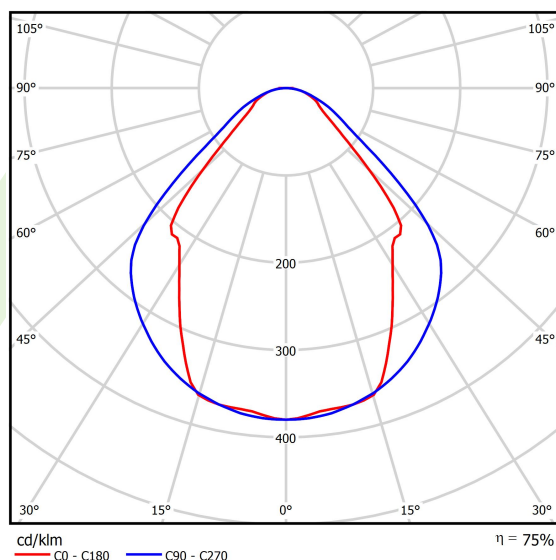

Mechanical data

Assembly	directly mounted to ceiling construction or surface mounted on slings
Material	aluminum
Color	anodised aluminum
Diffuser	Micro-PRM (micro-prismatic diffuser PMMA)
Impact resistant	IK04
Weight [kg]	2,7
Dimensions [mm]	1407 x 63 x 74

A graph of light