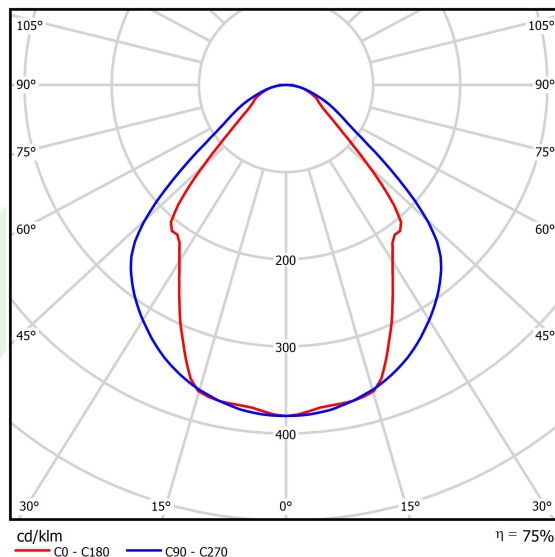

Mechanical data

Assembly	directly mounted to ceiling construction or surface mounted on slings
Material	aluminum
Color	anodised aluminum
Diffuser	Micro-PRM (micro-prismatic diffuser PMMA)
Impact resistant	IK04
Dimensions [mm]	1127 x 63 x 74

A graph of light