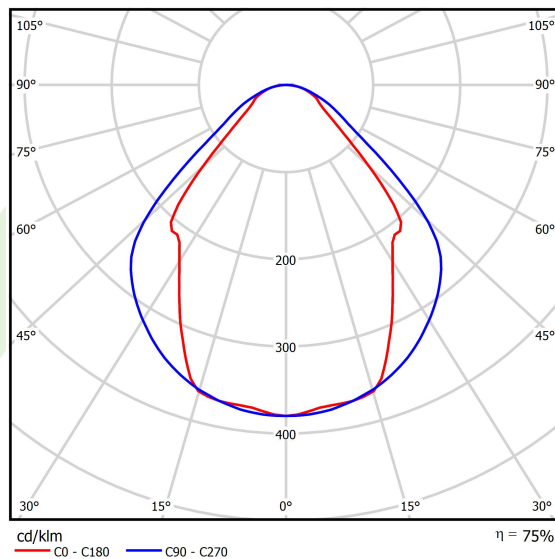

Mechanical data

Assembly	directly mounted to ceiling construction or surface mounted on slings
Material	aluminum
Color	anodised aluminum
Diffuser	Micro-PRM (micro-prismatic diffuser PMMA)
Impact resistant	IK04
Dimensions [mm]	1127 x 63 x 74

A graph of light