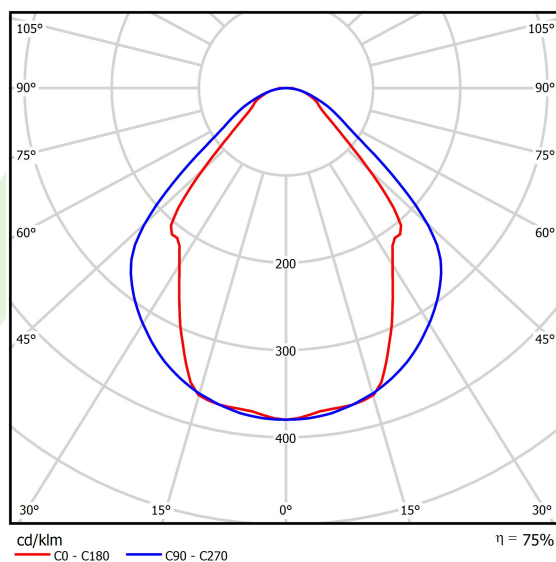

Mechanical data

Assembly	directly mounted to ceiling construction or surface mounted on slings
Material	aluminum
Color	anodised aluminum
Diffuser	Micro-PRM (micro-prismatic diffuser PMMA)
Impact resistant	IK04
Weight [kg]	1,62
Dimensions [mm]	567 x 63 x 74

A graph of light