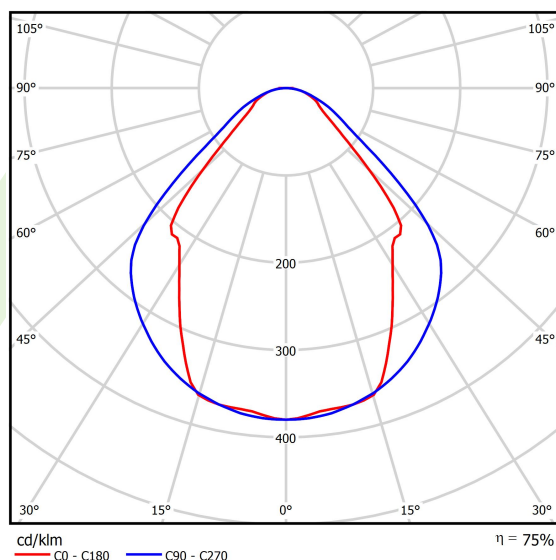

Mechanical data

Assembly	directly mounted to ceiling construction or surface mounted on slings
Material	aluminum
Color	anodised aluminum
Diffuser	Micro-PRM (micro-prismatic diffuser PMMA)
Impact resistant	IK04
Weight [kg]	5,2
Dimensions [mm]	2247 x 63 x 74

A graph of light