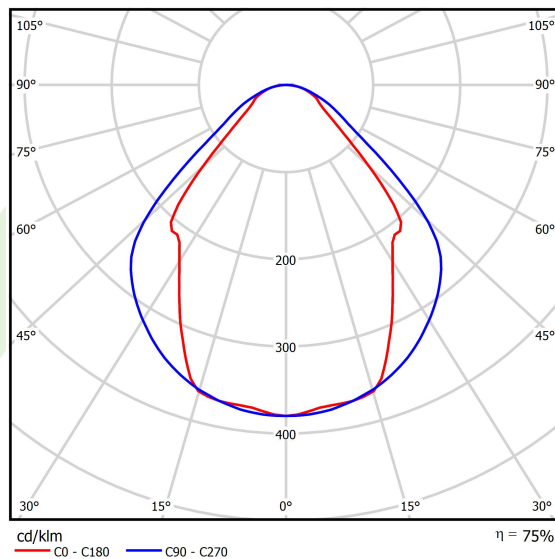

Mechanical data

Assembly	directly mounted to ceiling construction or surface mounted on slings
Material	aluminum
Color	anodised aluminum
Diffuser	Micro-PRM (micro-prismatic diffuser PMMA)
Impact resistant	IK04
Dimensions [mm]	1687 x 63 x 74

A graph of light