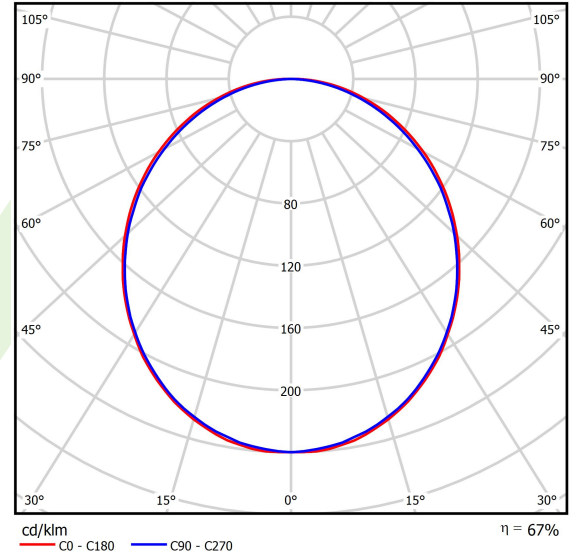

## Light and electrical data

Light source	LED
Luminous flux LED [lm]	5526
LED power [W]	29
Luminaire luminous flux [lm]	3684
Power of luminaire [W]	30,5
Luminaire's light efficiency [lm/W]	120,8
Color of the light [K]	3000
CRI	>80
SDCM (LED sources)	3
Beam angle [°]	(C0-C180) / (C90-C270) - 109° / 107,2°
Photobiological risk class (IEC/EN 62471)	RG0
Protection against electric shock	I
Protection degree	IP44
Voltage	220..240 V, 50..60 Hz
Lifetime of LED sources [h]	100000 (1) / 147000 (2)
Lx/By	L80/B10 (1) / L70/B50 (2)
Operating temperature range [°C]	5 ÷ 30
Driver	DIM DALI (EDD)
Power factor cos φ	>0,95
Circuit load capacity	14 (B10), 23 (B16), 22 (C10), 35 (C16)

**A graph of light**