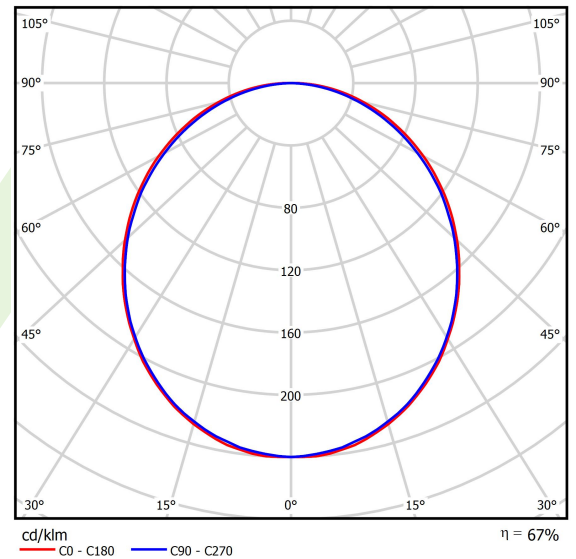

Mechanical data

Assembly	directly mounted to ceiling construction or surface mounted on slings
Material	aluminum
Color	anodised aluminum
Diffuser	PLX (PMMA opal)
Impact resistant	IK04
Weight [kg]	2,18
Dimensions [mm]	1127 x 63 x 74

A graph of light