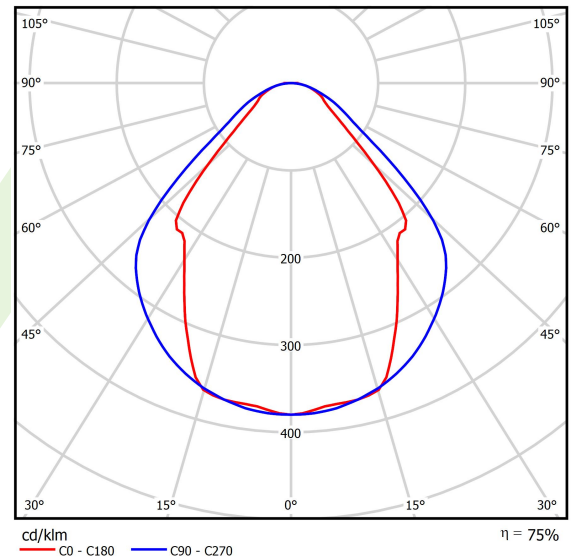

Mechanical data

Assembly	directly mounted to ceiling construction or surface mounted on slings
Material	aluminum
Color	anodised aluminum
Diffuser	Micro-PRM (micro-prismatic diffuser PMMA)
Impact resistant	IK04
Weight [kg]	5,29
Dimensions [mm]	2247 x 63 x 74

A graph of light