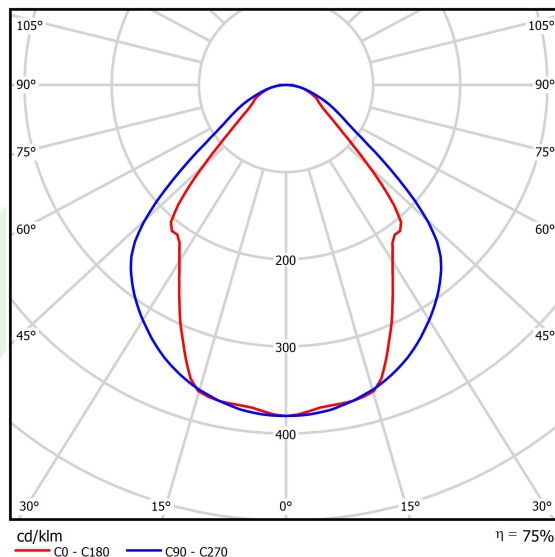

Mechanical data

Assembly	directly mounted to ceiling construction or surface mounted on slings
Material	aluminum
Color	anodised aluminum
Diffuser	Micro-PRM (micro-prismatic diffuser PMMA)
Impact resistant	IK04
Dimensions [mm]	1687 x 63 x 74

A graph of light