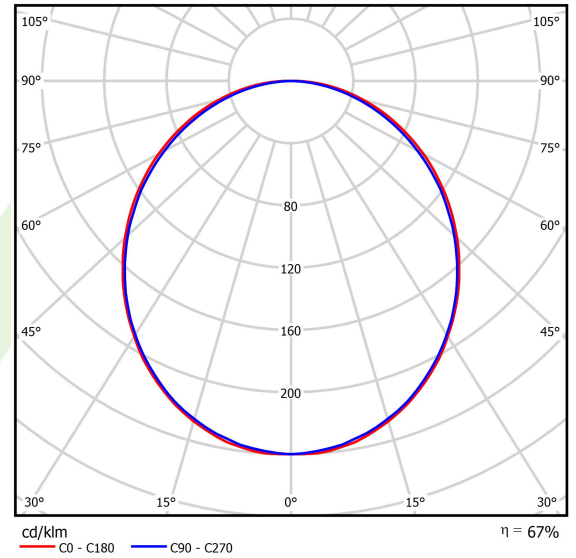

Mechanical data

Assembly	directly mounted to ceiling construction or surface mounted on slings
Material	aluminum
Color	anodised aluminum
Diffuser	PLX (PMMA opal)
Impact resistant	IK04
Dimensions [mm]	1682 x 63 x 74

A graph of light