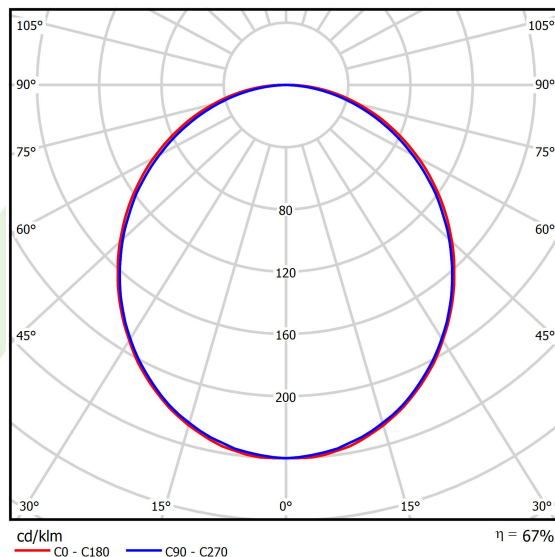

Mechanical data

Assembly	directly mounted to ceiling construction or surface mounted on slings
Material	aluminum
Color	anodised aluminum
Diffuser	PLX (PMMA opal)
Impact resistant	IK04
Dimensions [mm]	1407 x 63 x 74

A graph of light