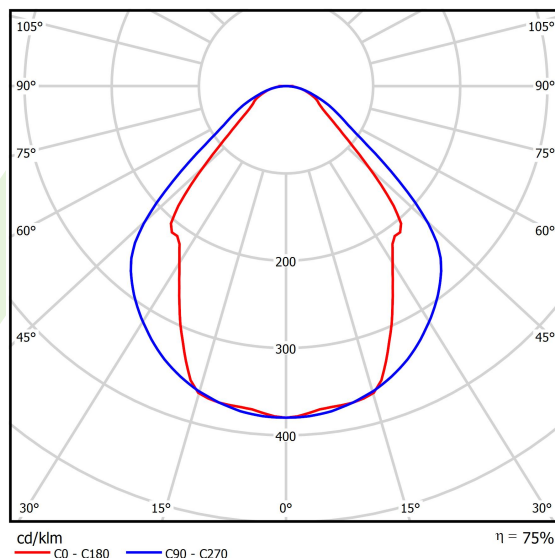

Mechanical data

Assembly	directly mounted to ceiling construction or surface mounted on slings
Material	aluminum
Color	anodised aluminum
Diffuser	Micro-PRM (micro-prismatic diffuser PMMA)
Impact resistant	IK04
Weight [kg]	2,8
Dimensions [mm]	1127 x 63 x 74

A graph of light