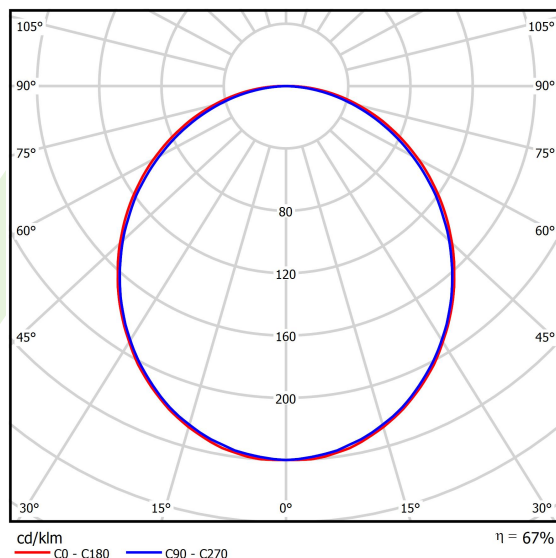

Mechanical data

Assembly	directly mounted to ceiling construction or surface mounted on slings
Material	aluminum
Color	anodised aluminum
Diffuser	PLX (PMMA opal)
Impact resistant	IK04
Weight [kg]	2,8
Dimensions [mm]	1127 x 63 x 74

A graph of light