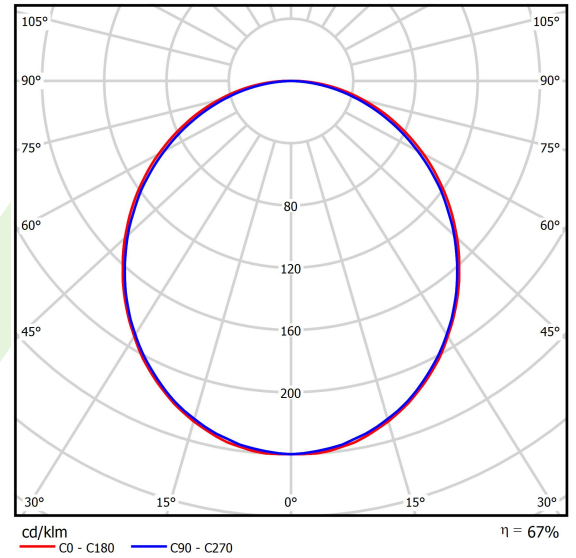

Mechanical data

Assembly	directly mounted to ceiling construction or surface mounted on slings
Material	aluminum
Color	anodised aluminum
Diffuser	PLX (PMMA opal)
Impact resistant	IK04
Dimensions [mm]	1687 x 63 x 74

A graph of light